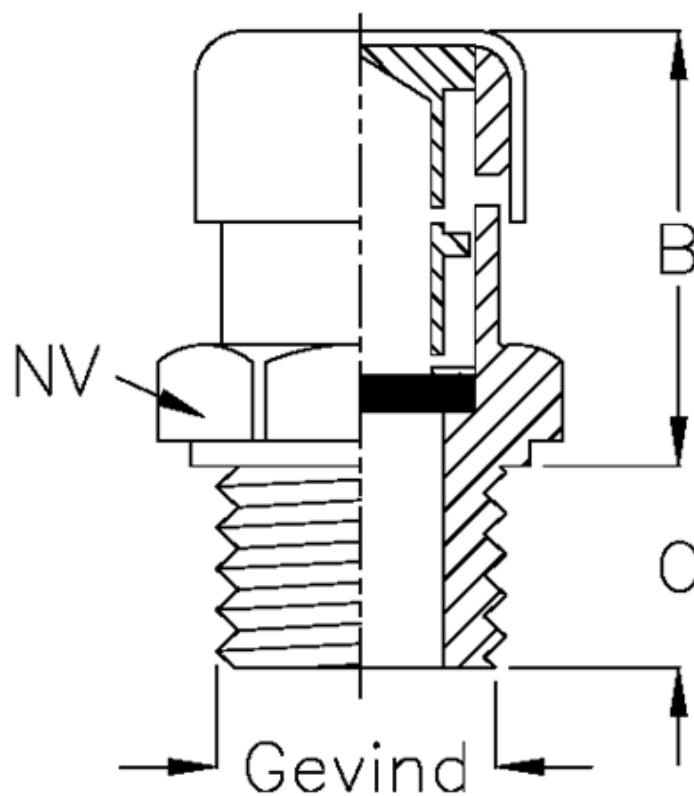

Data Sheet

Article number: 21315127

Description: Breather plug with labyrinth/filter
Type 31A G 1 1/4

Measures

B = 38

C = 15

NV = 50

Thread = 1 1/4 GAS